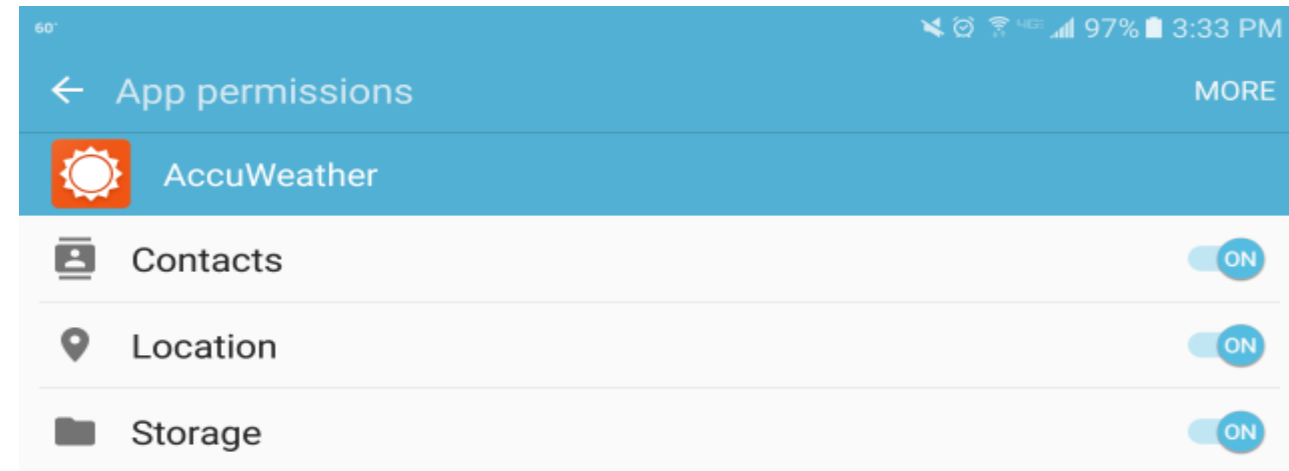

1. **Reduce screen brightness**
2. **Turn off Wi-Fi and Bluetooth scanning**
3. **Settings, Battery, Battery usage - Adjust**

Be in control

App Permissions

iPhone

1. Settings
2. Scroll down to Apps

App Permissions