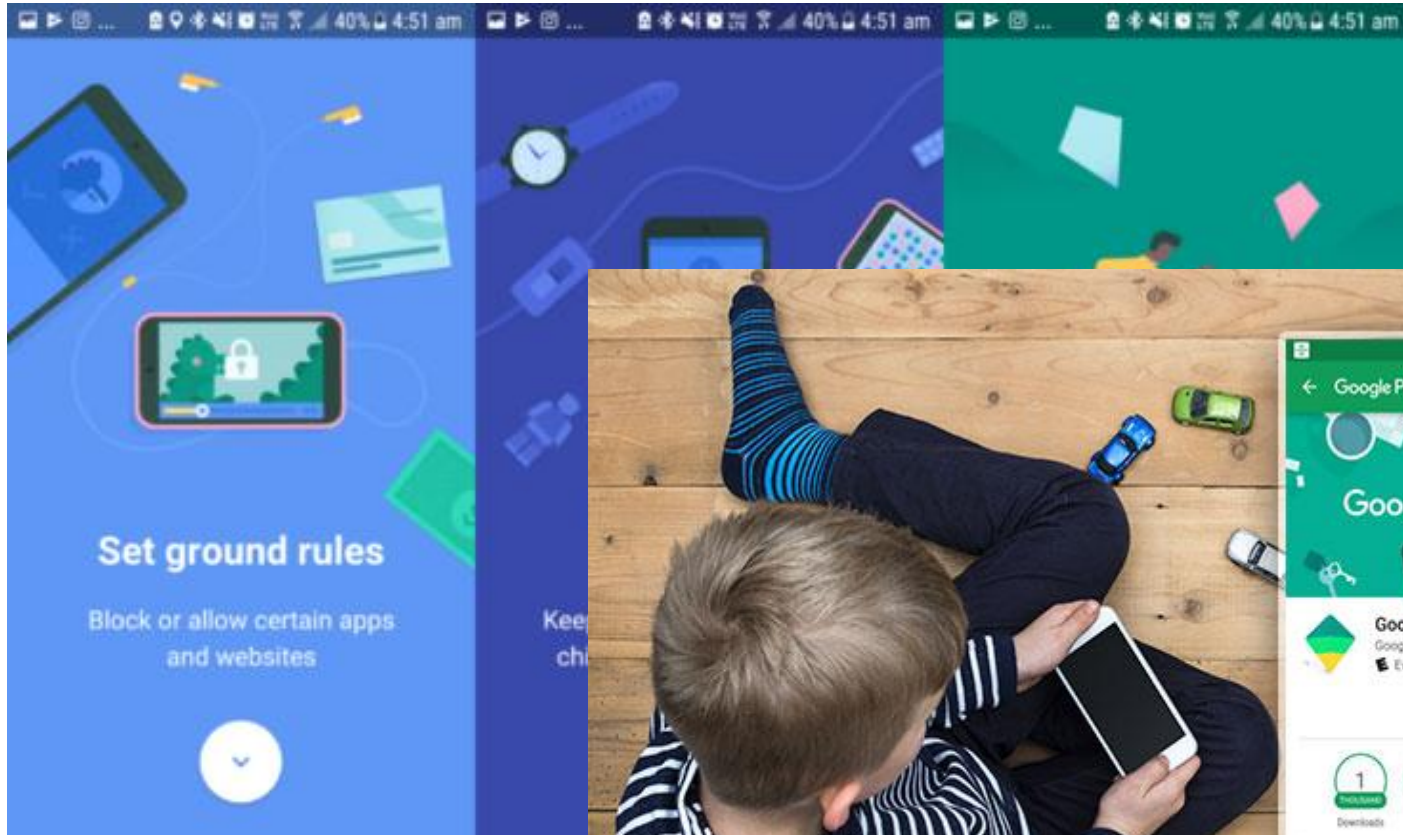

Quiz

Solution

Parental Supervision

<https://families.google.com/families>

Guide them to good content

Set screen time and limits

See where they are

Feed their curiosity

Manage their apps

Lock their device

Parental supervision

Apple

Try:

- Find my phone
- Screen time (manages content, time etc)
- Parental controls

Android

Try:

- Drag done from the top screen
- Scroll to Kids
- Set up the parental controls

Useful resources

Google - Safe Search

Search Settings

Search results

SafeSearch Filters

Languages

Turning on SafeSearch helps hide explicit content, like pornography. SafeSearch preferences may be set by your device or network administrator. If you can't turn it off, check with the administrator of your network or device.