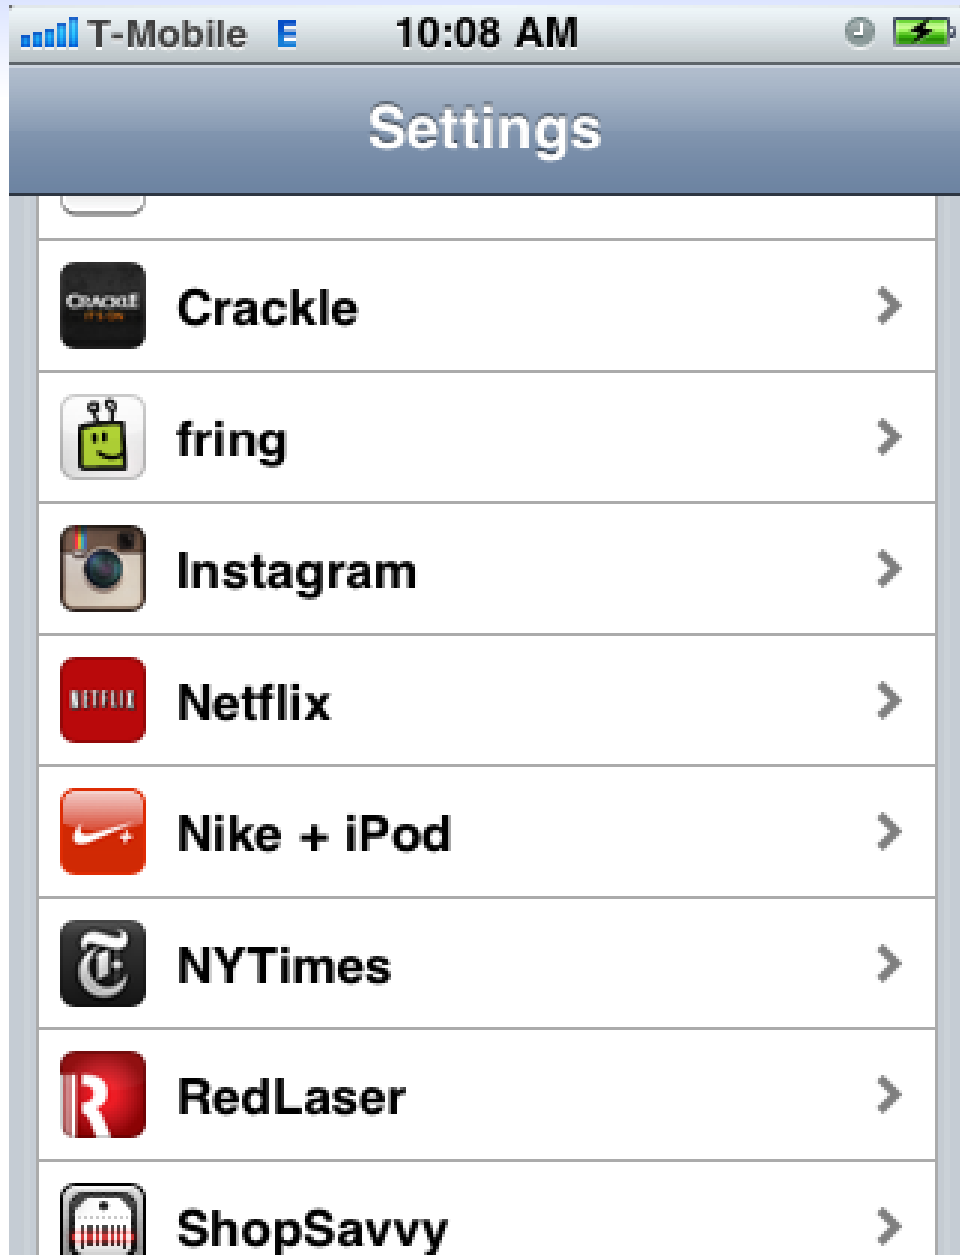

Be in control