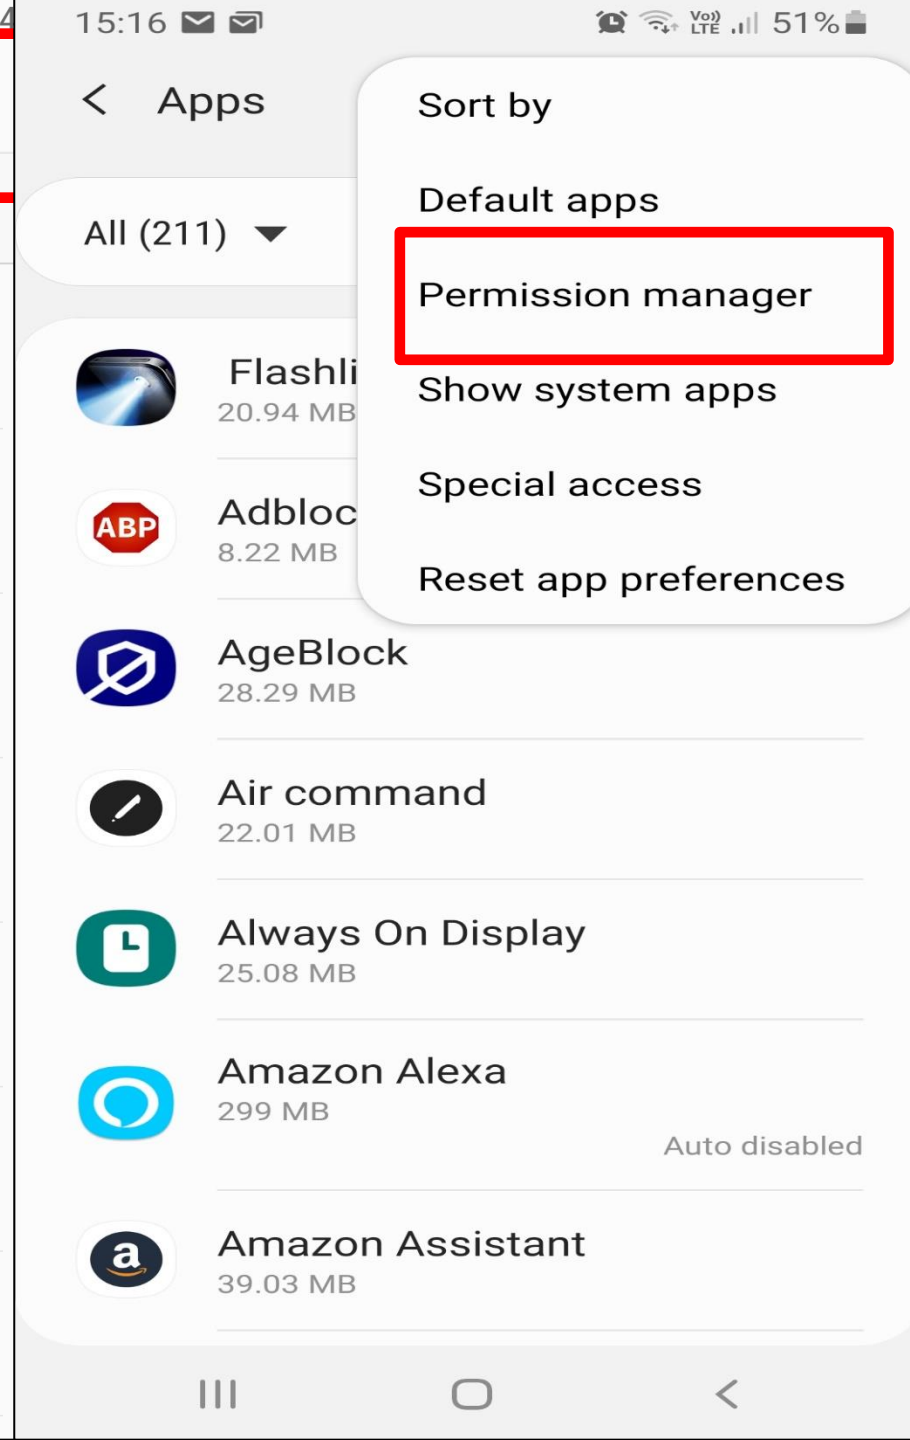

App Permissions

Android

1. Settings
2. Apps