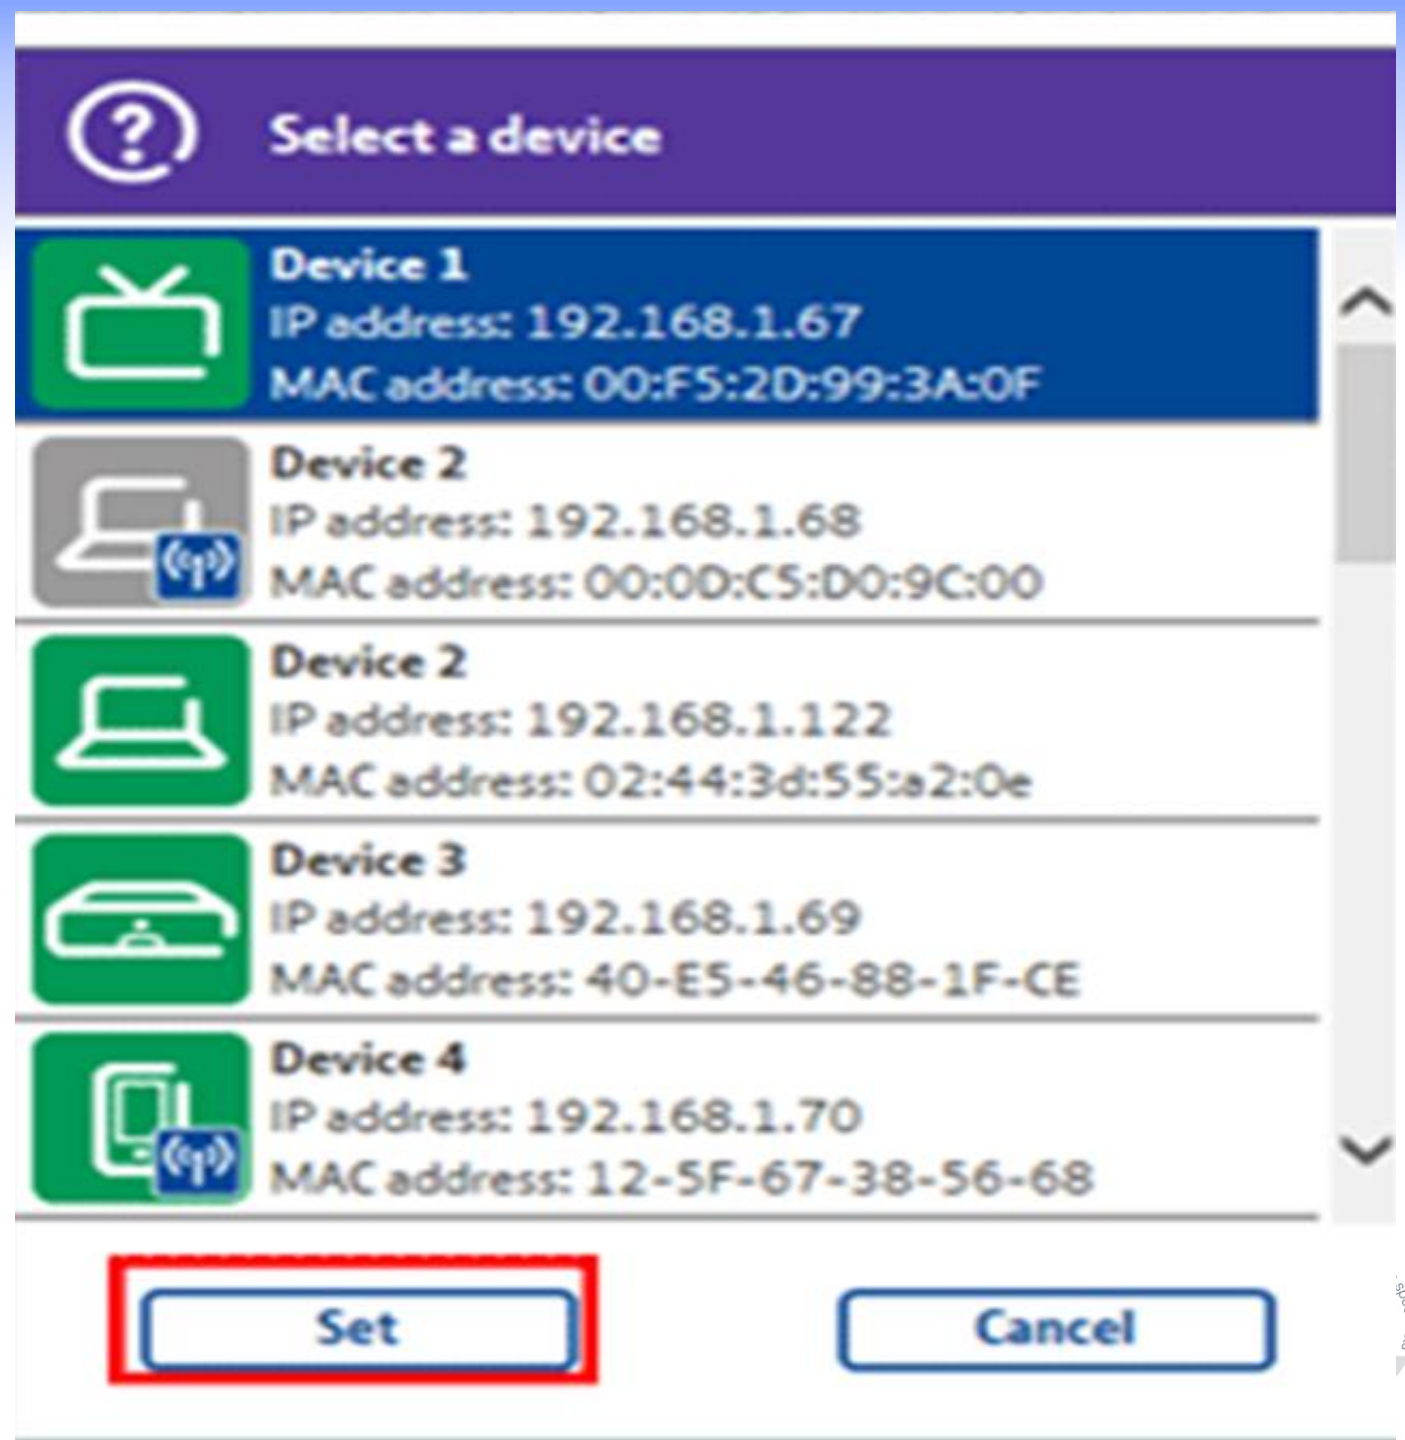

Your allowed websites: 0

Add websites you want to block access to at all times.

Your blocked websites: 0

[Change >](#)

Your parental controls timings

Choose when to automatically suspend your parental controls.

Time Settings: Off

[Change >](#)

Select the device or account you wish to apply the settings to.

Your parental controls filter

Block undesirable content with a pre-set filter.

Please choose

- | | | |
|---|---|--|
| <input checked="" type="checkbox"/> Pornography | <input checked="" type="checkbox"/> Obscene and tasteless | <input checked="" type="checkbox"/> Hate and self-harm |
| <input checked="" type="checkbox"/> Drugs | <input checked="" type="checkbox"/> Alcohol and tobacco | <input checked="" type="checkbox"/> Dating |
| <input type="checkbox"/> Nudity | <input type="checkbox"/> Weapons and violence | <input type="checkbox"/> Gambling |
| <input type="checkbox"/> Social networking | <input type="checkbox"/> Fashion and beauty | <input type="checkbox"/> File sharing |
| <input type="checkbox"/> Games | <input type="checkbox"/> Media streaming | <input type="checkbox"/> Search engines |
| <input type="checkbox"/> Sex education | | |