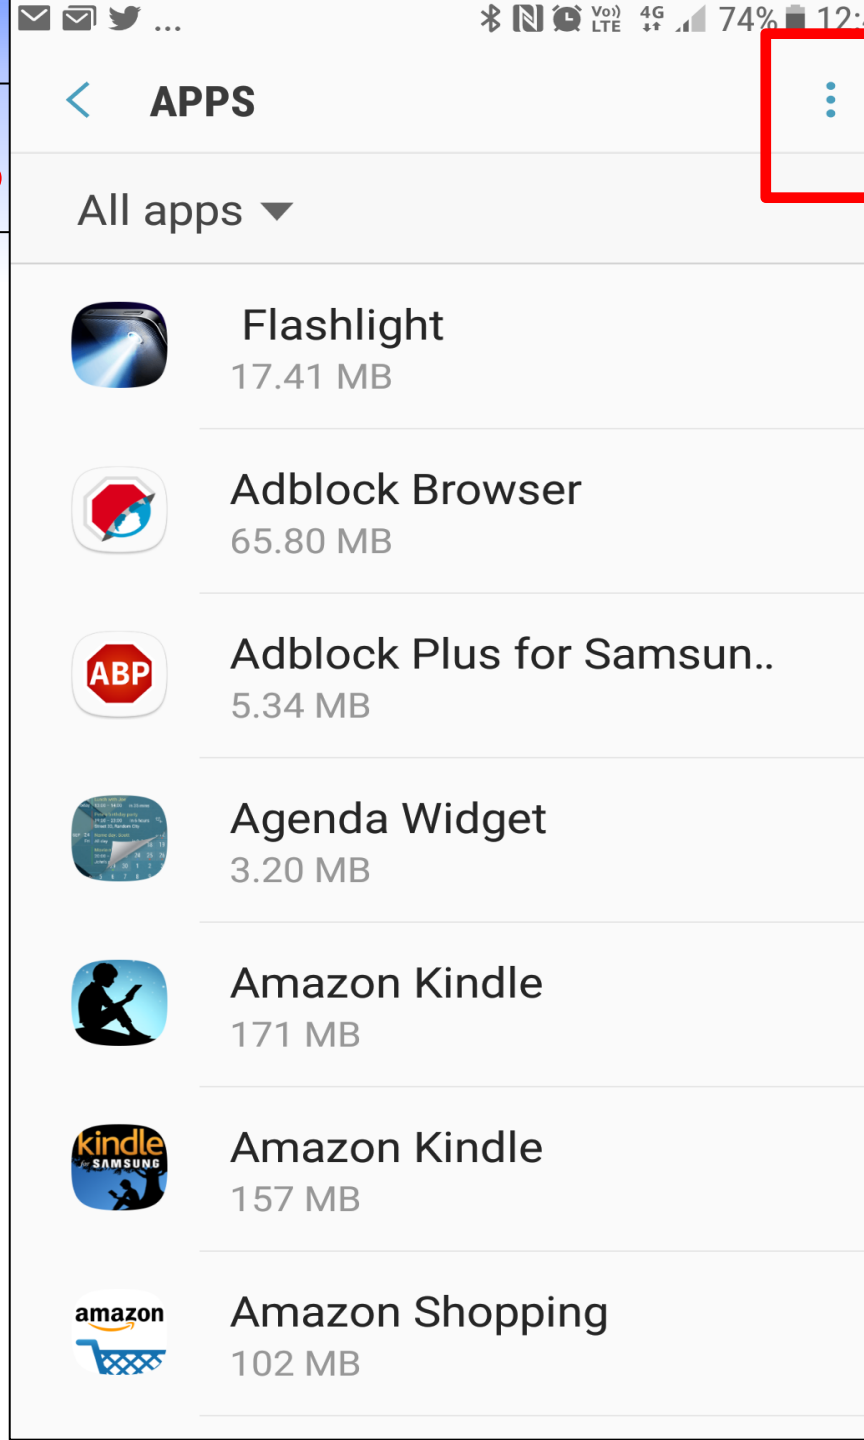

App Permissions

Android

1. Settings
2. Apps