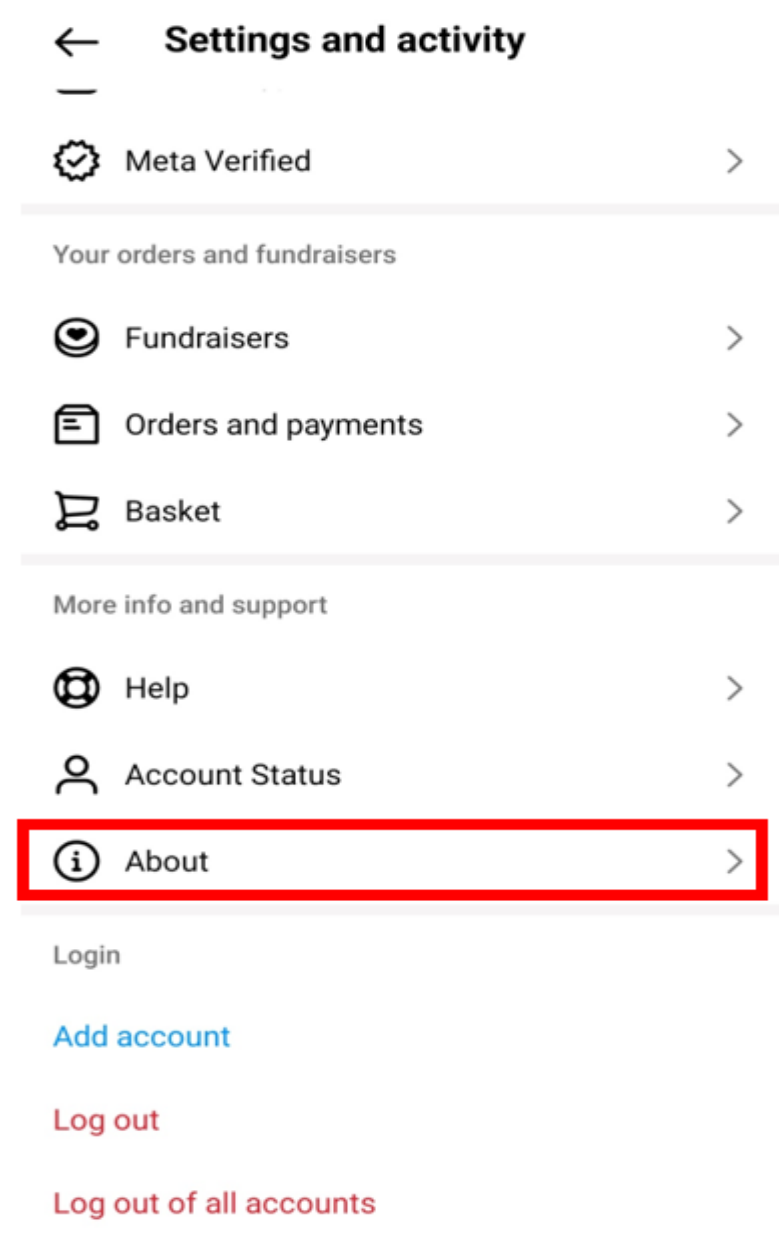

Reach an agreement

Agreement

- 1. Agree the length of time a child spends online a day.*
- 2. One evening a week devices are away*
- 3. Not share pics they wouldn't share with their teacher*
- 4. Limit financial transactions*
- 5. Webcam usage*
- 6. Checking devices*

Signed
Child

Signed
Parent

*

Quiz

Setting devices

Quiz

Be in control - Meta

← Privacy Policy

our [Privacy Policy](#).

Country of residence

(Required)

Select a country

Email address

(Required)

Please tell us how this processing impacts you.

(Required)