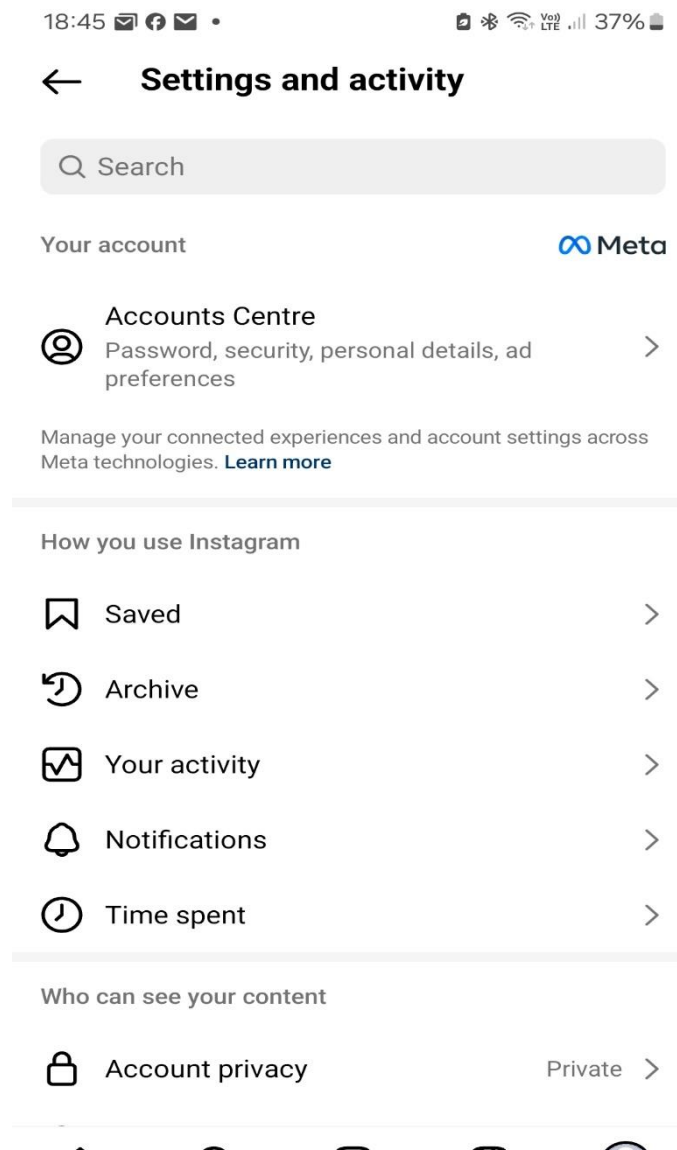

Reach an agreement

Agreement

- 1. Agree the length of time a child spends online a day.*
- 2. One evening a week devices are away*
- 3. Not share pics they wouldn't share with their teacher*
- 4. Limit financial transactions*
- 5. Webcam usage*
- 6. Checking devices*

Signed
Child

Signed
Parent

*

Quiz

Setting devices

Quiz

Be in control - Meta

← Privacy Policy